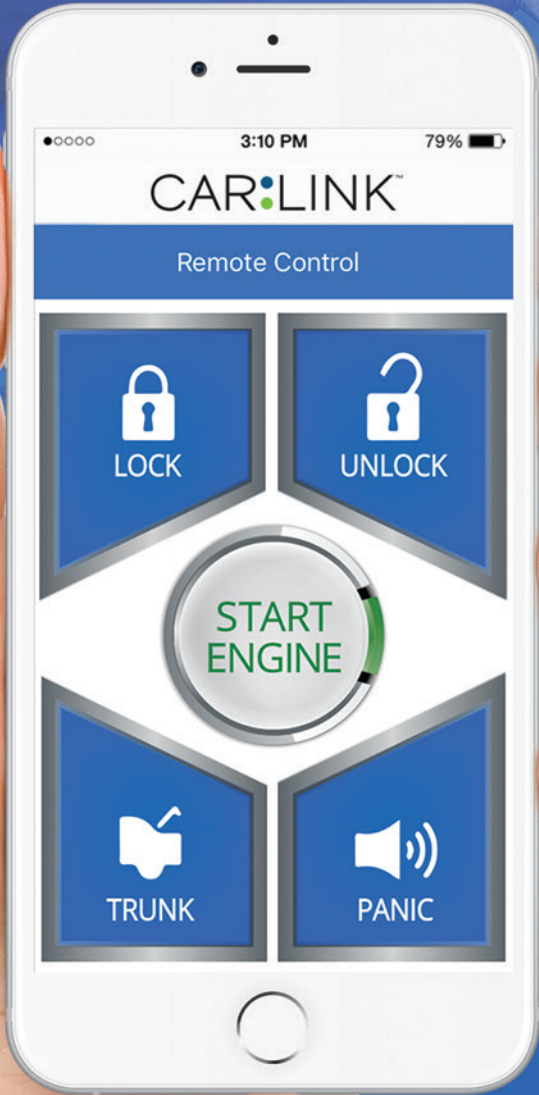

FREE APP DOWNLOAD

SVR FEATURES

- 24/7 Call Center
- 5 Years of Stolen Vehicle Recovery
- Wireless Device Cellular Connection
- Battery Back-up
- Mobile Application (iOS or Android)
- Web Portal via Browser
- Bread crumb maps
- Trip Reports
- Geo-Fencing
- Live Location Services
- Alerts & Notifications
 - Movement/Low Voltage
 - Speeding Threshold
- Mileage
- Geo-fencing Entrance / Exit
- Towing
- 24-Hour Theft Recovery Guarantee
- Insurance Discounts

SVR FREE PROMOTION

- Each Pursuit SVR includes one year of the optional Pursuit SVR "Location" service for free as a special promotion. (Each additional year of "Location" service is \$49.99 per year)
- Now you can locate your vehicle in a crowded parking lot, if your teen driver is using your vehicle, or for other reasons.
- Features included Bread-crumbs Maps, Trip Reports, Geo-fencing, Towing Alerts, and Live Location Tracking.
- Your Online account can track your vehicle at anytime when your activate the "Location" service option.

connect to. convenience

FREE APP
DOWNLOAD

DOWNLOAD THE APP ON
UP-TO 10 DEVICES

For more info visit: www.carlinksua.com

CONTROL

LOCATE

CONNECT

connect **bluetooth**[®]