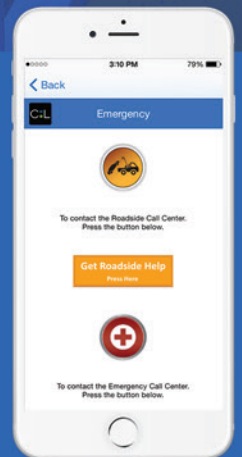

SVR FREE PROMOTION

- Each Pursuit SVR includes one year of the optional Pursuit SVR "Location" service for free as a special promotion. (Each additional year of "Location" service is \$49.99 per year)
- Now you can locate your vehicle in a crowded parking lot, if your teen driver is using your vehicle, or for other reasons.
- Features included Bread-crumbs Maps, Trip Reports, Geo-fencing, Towing Alerts, and Live Location Tracking.
- Your Online account can track your vehicle at anytime when your activate the "Location" service option.

connect to. convenience

FREE APP
DOWNLOAD

DOWNLOAD THE APP ON
UP-TO 10 DEVICES

For more info visit: www.carlinksua.com

CONTROL

LOCATE

CONNECT

connect **bluetooth**[®]

BLUETOOTH SERVICE - \$7.99 (one time fee)

Remote Access/Start

- Unlock/Lock and Start Vehicle by using your Smartphone App
 - Features only work within Bluetooth Range (Requires Bluetooth Turned On) Insurance Discount Program
- Provides a Digital Connection to 19 different Insurance Carriers (Users opt-in to have Driving Data Reviewed)

connect **further**

BASIC CELLULAR SERVICE - \$59.99 (annual fee)

Remote Access/Start

- Unlock/Lock and Start Vehicle by using your Smartphone App
 - Unlimited Operating Range (based upon cellular coverage) Insurance Discount Program
- Provides a Digital Connection to 19 different Insurance Carriers (Users opt-in to have Driving Data Reviewed)