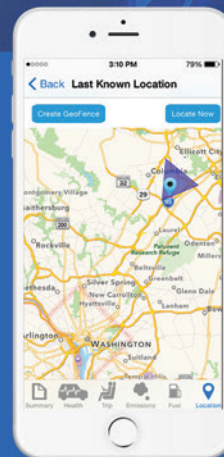

SVR FREE PROMOTION

- Each Pursuit SVR includes one year of the optional Pursuit SVR "Location" service for free as a special promotion. (Each additional year of "Location" service is \$49.99 per year)
- Now you can locate your vehicle in a crowded parking lot, if your teen driver is using your vehicle, or for other reasons.
- Features included Bread-crumbs Maps, Trip Reports, Geo-fencing, Towing Alerts, and Live Location Tracking.
- Your Online account can track your vehicle at anytime when your activate the "Location" service option.

connect to. convenience

FREE APP
DOWNLOAD

DOWNLOAD THE APP ON
UP-TO 10 DEVICES

For more info visit: www.carlinksua.com

CONTROL

LOCATE

CONNECT

connect **bluetooth**[®]